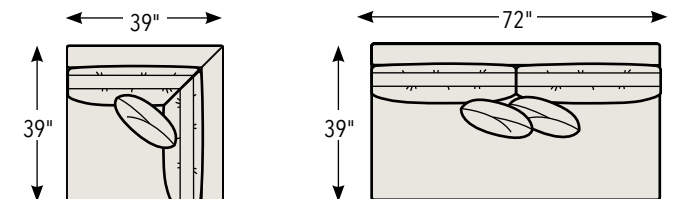

2055 Left Arm Wedge  
2056 Armless Sofa  
2054 Right Arm Wedge  
230-930 Flint Round Lamp Table

Casegoods in photo are discontinued.

2051 Left Arm Chaise

2050 Right Arm Chaise

**2050 Right Arm Chaise**  
**2051 Left Arm Chaise**  
39w 54d 39h  
Overall Depth: 77  
Standard Throw Pillows: 2

2053 Left Arm Sofa

2052 Right Arm Sofa

**2052 Right Arm Sofa**  
**2053 Left Arm Sofa**  
77w 24d 39h  
Overall Depth: 39  
Standard Throw Pillows: 2

2055 Left Arm Wedge

2054 Right Arm Wedge

**2054 Right Arm Wedge**  
**2055 Left Arm Wedge**  
67w 36d 39h  
Overall Depth: 50  
Standard Throw Pillows: 2

**2049 Corner Chair**  
39w 39h 24d  
Overall Depth: 39  
Standard Throw Pillows: 1

**2056 Armless Sofa**  
72w 24d 39h  
Overall Depth: 39  
Standard Throw Pillows: 2