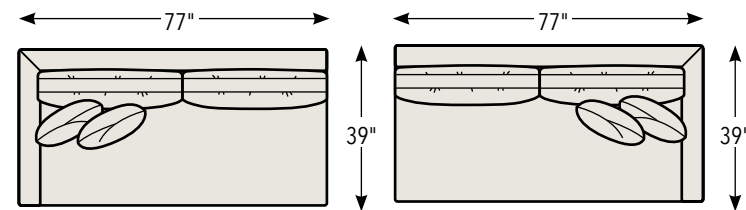

2051 Left Arm Chaise  
2052 Right Arm Sofa

2055 Left Arm Wedge  
2052 Right Arm Sofa

2055 Left Arm Wedge  
2056 Armless Sofa  
2050 Right Arm Chaise

Standards:  
Loose Pillow Back  
Arm Height: 29"  
Seat Height: 19"  
Seat Depth: 21"  
Throw Pillow Size: 22" x 22"

2055 Left Arm Wedge  
2056 Armless Sofa  
2054 Right Arm Wedge  
230-930 Flint Round Lamp Table

Casegoods in photo are discontinued.

2051 Left Arm Chaise

2050 Right Arm Chaise

**2050 Right Arm Chaise**  
**2051 Left Arm Chaise**  
39w 54d 39h  
Overall Depth: 77  
Standard Throw Pillows: 2

2053 Left Arm Sofa

2052 Right Arm Sofa

**2052 Right Arm Sofa**  
**2053 Left Arm Sofa**  
77w 24d 39h  
Overall Depth: 39  
Standard Throw Pillows: 2

2055 Left Arm Wedge

2054 Right Arm Wedge

**2054 Right Arm Wedge**  
**2055 Left Arm Wedge**  
67w 36d 39h  
Overall Depth: 50  
Standard Throw Pillows: 2

**2049 Corner Chair**  
39w 39h 24d  
Overall Depth: 39  
Standard Throw Pillows: 1

**2056 Armless Sofa**  
72w 24d 39h  
Overall Depth: 39  
Standard Throw Pillows: 2