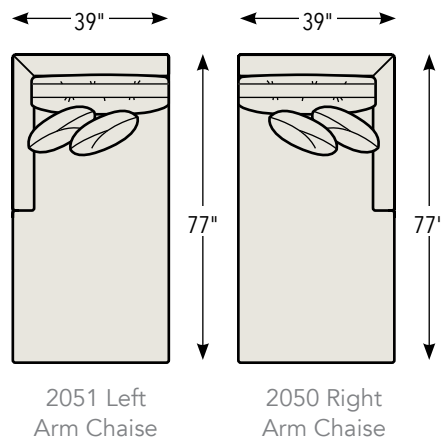

2051 Left Arm Chaise  
2052 Right Arm Sofa

2055 Left Arm Wedge  
2052 Right Arm Sofa

2055 Left Arm Wedge  
2056 Armless Sofa  
2050 Right Arm Chaise

Standards:  
Loose Pillow Back  
Arm Height: 29"  
Seat Height: 19"  
Seat Depth: 21"  
Throw Pillow Size: 22" x 22"

2055 Left Arm Wedge  
2056 Armless Sofa  
2054 Right Arm Wedge  
230-930 Flint Round Lamp Table

Casegoods in photo are discontinued.

2051 Left Arm Chaise

2050 Right Arm Chaise

**2050 Right Arm Chaise**  
**2051 Left Arm Chaise**  
39w 54d 39h  
Overall Depth: 77  
Standard Throw Pillows: 2

2053 Left Arm Sofa

2052 Right Arm Sofa

**2052 Right Arm Sofa**  
**2053 Left Arm Sofa**  
77w 24d 39h  
Overall Depth: 39  
Standard Throw Pillows: 2

2055 Left Arm Wedge

2054 Right Arm Wedge

**2054 Right Arm Wedge**  
**2055 Left Arm Wedge**  
67w 36d 39h  
Overall Depth: 50  
Standard Throw Pillows: 2