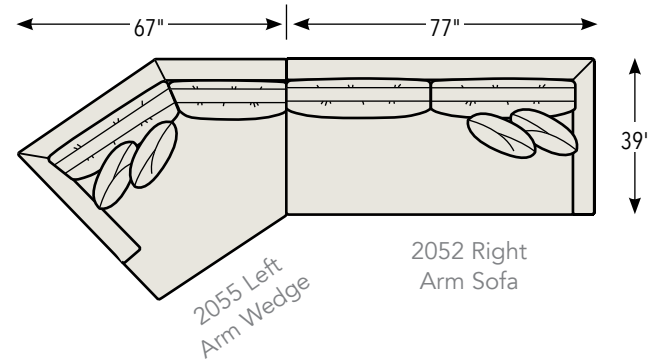

2051 Left Arm Chaise  
2052 Right Arm Sofa

2055 Left Arm Wedge  
2052 Right Arm Sofa

2055 Left Arm Wedge  
2056 Armless Sofa  
2050 Right Arm Chaise

Standards:  
Loose Pillow Back  
Arm Height: 29"  
Seat Height: 19"  
Seat Depth: 21"  
Throw Pillow Size: 22" x 22"

2055 Left Arm Wedge  
2056 Armless Sofa  
2054 Right Arm Wedge  
230-930 Flint Round Lamp Table

Casegoods in photo are discontinued.

2051 Left Arm Chaise

2050 Right Arm Chaise

**2050 Right Arm Chaise**  
**2051 Left Arm Chaise**  
39w 54d 39h  
Overall Depth: 77  
Standard Throw Pillows: 2