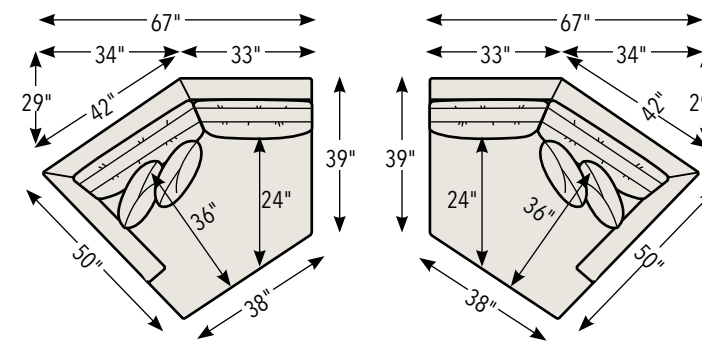

2051 Left Arm Chaise  
2052 Right Arm Sofa

2055 Left Arm Wedge  
2052 Right Arm Sofa

2055 Left Arm Wedge  
2056 Armless Sofa  
2050 Right Arm Chaise

Standards:  
Loose Pillow Back  
Arm Height: 29"  
Seat Height: 19"  
Seat Depth: 21"  
Throw Pillow Size: 22" x 22"

2055 Left Arm Wedge  
2056 Armless Sofa  
2054 Right Arm Wedge  
230-930 Flint Round Lamp Table

Casegoods in photo are discontinued.

2051 Left Arm Chaise

2050 Right Arm Chaise

**2050 Right Arm Chaise**  
**2051 Left Arm Chaise**  
39w 54d 39h  
Overall Depth: 77  
Standard Throw Pillows: 2

2053 Left Arm Sofa

2052 Right Arm Sofa

**2052 Right Arm Sofa**  
**2053 Left Arm Sofa**  
77w 24d 39h  
Overall Depth: 39  
Standard Throw Pillows: 2

2055 Left Arm Wedge

2054 Right Arm Wedge

**2054 Right Arm Wedge**  
**2055 Left Arm Wedge**  
67w 36d 39h  
Overall Depth: 50  
Standard Throw Pillows: 2