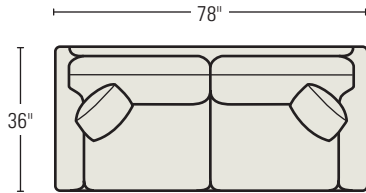

#### 4322-3U TWO CUSHION SOFA WITH UPHOLSTERED BASE

H37 W78 D21 in.

Standard Throw Pillows: Two 21 x 21"

### 43 SERIES AVAILABLE STYLES

Shown in 1/4" scale

**4322-3D/4322-3U**  
**TWO CUSHION SOFA**  
 Standard Throw Pillows: 2

**4333-3D/4333-3U**  
**THREE CUSHION SOFA**  
 Standard Throw Pillows: 2

**4301-1D/4301-1U**  
**CHAIR**  
 Available with an optional Swivel Base.

**4300-0D/4300-0U**  
**OTTOMAN**  
 H17 W27 D20 in.

**8322-33D/8322-33U**  
**TWO CUSHION SLEEP SOFA** Standard Throw Pillows: 2

**8333-33D/8333-33U**  
**THREE CUSHION SLEEP SOFA** Standard Throw Pillows: 2