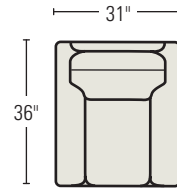

All Sizes Approximate

#### 4322-3U TWO CUSHION SOFA WITH UPHOLSTERED BASE

H37 W78 D21 in.

Standard Throw Pillows: Two 21 x 21"

### 43 SERIES AVAILABLE STYLES

Shown in 1/4" scale

**4322-3D/4322-3U**  
**TWO CUSHION SOFA**  
 Standard Throw Pillows: 2

**4333-3D/4333-3U**  
**THREE CUSHION SOFA**  
 Standard Throw Pillows: 2

**4301-1D/4301-1U**  
**CHAIR**  
 Available with an optional Swivel Base.

**4300-0D/4300-0U**  
**OTTOMAN**  
 H17 W27 D20 in.

**8322-33D/8322-33U**  
**TWO CUSHION SLEEP SOFA** Standard Throw Pillows: 2

**8333-33D/8333-33U**  
**THREE CUSHION SLEEP SOFA** Standard Throw Pillows: 2