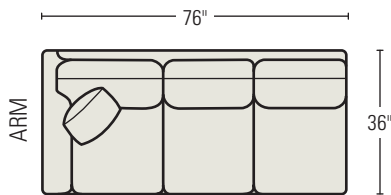

### 43 SERIES AVAILABLE STYLES

Shown in 1/4" scale

**4322-3D/4322-3U**  
**TWO CUSHION SOFA**  
 Standard Throw Pillows: 2

**4333-3D/4333-3U**  
**THREE CUSHION SOFA**  
 Standard Throw Pillows: 2

**4301-1D/4301-1U**  
**CHAIR**  
 Available with an optional Swivel Base.

**4300-0D/4300-0U**  
**OTTOMAN**  
 H17 W27 D20 in.

**8322-33D/8322-33U**  
**TWO CUSHION SLEEP SOFA** Standard Throw Pillows: 2

**8333-33D/8333-33U**  
**THREE CUSHION SLEEP SOFA** Standard Throw Pillows: 2

**43-AC1D/43-AC1U**  
**ARMLESS CHAIR**

**43-C1D/43-C1U**  
**CORNER CHAIR**  
 Standard Throw Pillow: 1

**43-LA3D/43-LA3U**  
**LEFT ARM SOFA**  
 Standard Throw Pillow: 1

**43-RA3D/43-RA3U**  
**RIGHT ARM SOFA**  
 Standard Throw Pillow: 1