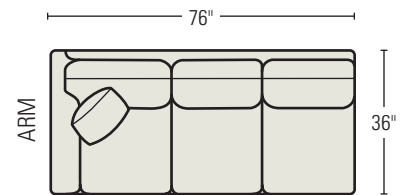

**4300-0D/4300-0U**  
**OTTOMAN**  
 H17 W27 D20 in.

**8322-33D/8322-33U**  
**TWO CUSHION SLEEP SOFA** Standard Throw Pillows: 2

**8333-33D/8333-33U**  
**THREE CUSHION SLEEP SOFA** Standard Throw Pillows: 2

**43-AC1D/43-AC1U**  
**ARMLESS CHAIR**

**43-C1D/43-C1U**  
**CORNER CHAIR**  
 Standard Throw Pillow: 1

**43-LA3D/43-LA3U**  
**LEFT ARM SOFA**  
 Standard Throw Pillow: 1

**43-RA3D/43-RA3U**  
**RIGHT ARM SOFA**  
 Standard Throw Pillow: 1