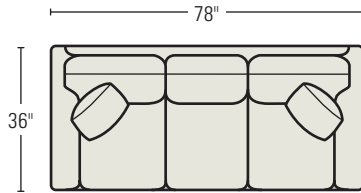

#### 4322-3U TWO CUSHION SOFA WITH UPHOLSTERED BASE

H37 W78 D21 in.

Standard Throw Pillows: Two 21 x 21"

### 43 SERIES AVAILABLE STYLES

Shown in 1/4" scale

**4322-3D/4322-3U**  
**TWO CUSHION SOFA**  
 Standard Throw Pillows: 2

**4333-3D/4333-3U**  
**THREE CUSHION SOFA**  
 Standard Throw Pillows: 2

**4301-1D/4301-1U**  
**CHAIR**  
 Available with an optional Swivel Base.

**4300-0D/4300-0U**  
**OTTOMAN**  
 H17 W27 D20 in.

**8322-33D/8322-33U**  
**TWO CUSHION SLEEP SOFA** Standard Throw Pillows: 2

**8333-33D/8333-33U**  
**THREE CUSHION SLEEP SOFA** Standard Throw Pillows: 2