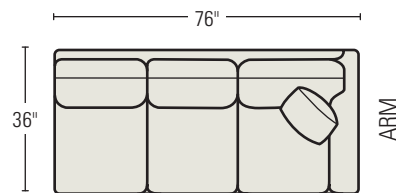

83-RA33D/83-RA33U
RIGHT ARM SLEEP SOFA
Standard Throw Pillow: 1