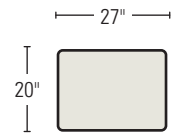

#### 4322-3U TWO CUSHION SOFA WITH UPHOLSTERED BASE

H37 W78 D21 in.

Standard Throw Pillows: Two 21 x 21"

### 43 SERIES AVAILABLE STYLES

Shown in 1/4" scale

**4322-3D/4322-3U**  
**TWO CUSHION SOFA**  
 Standard Throw Pillows: 2

**4333-3D/4333-3U**  
**THREE CUSHION SOFA**  
 Standard Throw Pillows: 2

**4301-1D/4301-1U**  
**CHAIR**  
 Available with an optional Swivel Base.

**4300-0D/4300-0U**  
**OTTOMAN**  
 H17 W27 D20 in.

**8322-33D/8322-33U**  
**TWO CUSHION SLEEP SOFA** Standard Throw Pillows: 2

**8333-33D/8333-33U**  
**THREE CUSHION SLEEP SOFA** Standard Throw Pillows: 2