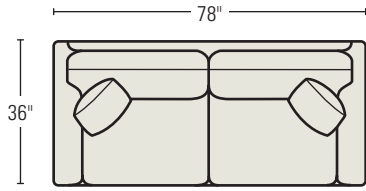

43 SERIES AVAILABLE STYLES

Shown in 1/4" scale

4322-3D/4322-3U
TWO CUSHION SOFA
Standard Throw Pillows: 2