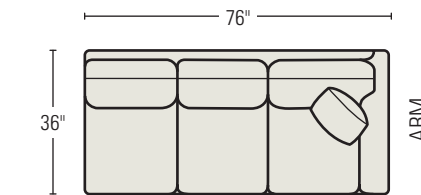

43-RA3D/43-RA3U
RIGHT ARM SOFA
Standard Throw Pillow: 1