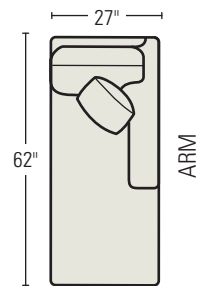

**83-LA33D/83-LA33U**  
**LEFT ARM SLEEP SOFA**  
 Standard Throw Pillow: 1

**83-RA33D/83-RA33U**  
**RIGHT ARM SLEEP SOFA**  
 Standard Throw Pillow: 1

**43-LAC3D/43-LAC3U**  
**LEFT ARM CORNER SOFA**  
 Standard Throw Pillows: 2

**43-RAC3D/43-RAC3U**  
**RIGHT ARM CORNER SOFA**  
 Standard Throw Pillows: 2

**43-LA2D/43-LA2U**  
**LEFT ARM LOVESEAT**  
 Standard Throw Pillow: 1

**43-RA2D/43-RA2U**  
**RIGHT ARM LOVESEAT**  
 Standard Throw Pillow: 1

**43-LA1D/43-LA1U**  
**LEFT ARM CHAISE**  
 W27 SD48 OD62 in.  
 Standard Throw Pillow: 1

**43-RA1D/43-RA1U**  
**RIGHT ARM CHAISE**  
 W27 SD48 OD62 in.  
 Standard Throw Pillow: 1