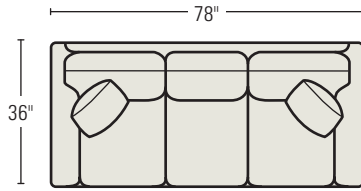

4333-3D/4333-3U
THREE CUSHION SOFA
Standard Throw Pillows: 2