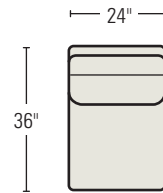

#### 4322-3U TWO CUSHION SOFA WITH UPHOLSTERED BASE

H37 W78 D21 in.

Standard Throw Pillows: Two 21 x 21"

### 43 SERIES AVAILABLE STYLES

Shown in 1/4" scale

**4322-3D/4322-3U**  
**TWO CUSHION SOFA**  
 Standard Throw Pillows: 2

**4333-3D/4333-3U**  
**THREE CUSHION SOFA**  
 Standard Throw Pillows: 2

**4301-1D/4301-1U**  
**CHAIR**  
 Available with an optional Swivel Base.

**4300-0D/4300-0U**  
**OTTOMAN**  
 H17 W27 D20 in.

**8322-33D/8322-33U**  
**TWO CUSHION SLEEP SOFA** Standard Throw Pillows: 2

**8333-33D/8333-33U**  
**THREE CUSHION SLEEP SOFA** Standard Throw Pillows: 2