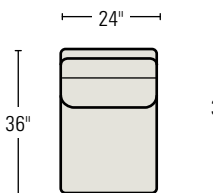

4333-3D/4333-3U
THREE CUSHION SOFA
Standard Throw Pillows: 2

4301-1D/4301-1U
CHAIR
Available with an optional Swivel Base.

8322-33D/8322-33U TWO CUSHION SLEEP SOFA
Standard Throw Pillows: 2

8333-33D/8333-33U THREE CUSHION SLEEP SOFA
Standard Throw Pillows: 2

43-C1D/43-C1U
CORNER CHAIR
Standard Throw Pillow: 1

43-LA3D/43-LA3U
LEFT ARM SOFA
Standard Throw Pillow: 1

43-RA3D/43-RA3U
RIGHT ARM SOFA
Standard Throw Pillow: 1

83-LA33D/83-LA33U
LEFT ARM SLEEP SOFA
Standard Throw Pillow: 1