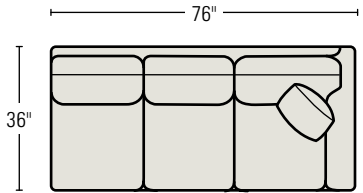

43 SERIES AVAILABLE STYLES

Shown in 1/4" scale

4322-4D/4322-4U
TWO CUSHION SOFA
Standard Throw Pillows: 2

4333-4D/4333-4U
THREE CUSHION SOFA
Standard Throw Pillows: 2

4322-3D/4322-3U
TWO CUSHION SOFA
Standard Throw Pillows: 2

4333-3D/4333-3U
THREE CUSHION SOFA
Standard Throw Pillows: 2

4301-1D/4301-1U
CHAIR
Available with an optional Swivel Base.

8322-33D/8322-33U TWO CUSHION SLEEP SOFA
Standard Throw Pillows: 2

8333-33D/8333-33U THREE CUSHION SLEEP SOFA
Standard Throw Pillows: 2

43-C1D/43-C1U
CORNER CHAIR
Standard Throw Pillow: 1

43-LA3D/43-LA3U
LEFT ARM SOFA
Standard Throw Pillow: 1

43-RA3D/43-RA3U
RIGHT ARM SOFA
Standard Throw Pillow: 1

83-LA33D/83-LA33U
LEFT ARM SLEEP SOFA
Standard Throw Pillow: 1