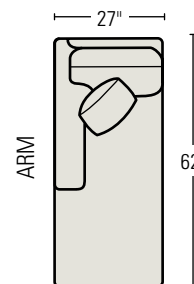

43-C1D/43-C1U
CORNER CHAIR
Standard Throw Pillow: 1

43-LA3D/43-LA3U
LEFT ARM SOFA
Standard Throw Pillow: 1

43-RA3D/43-RA3U
RIGHT ARM SOFA
Standard Throw Pillow: 1

83-LA33D/83-LA33U
LEFT ARM SLEEP SOFA
Standard Throw Pillow: 1

43-AC1D/43-AC1U
ARMLESS CHAIR

83-RA33D/83-RA33U
RIGHT ARM SLEEP SOFA
Standard Throw Pillow: 1

43-LAC3D/43-LAC3U LEFT ARM CORNER SOFA
Standard Throw Pillows: 2

43-RAC3D/43-RAC3U RIGHT ARM CORNER SOFA
Standard Throw Pillows: 2

4300-OD/4300-OU
OTTOMAN
H17 W27 D20 in.
Standard with Rollers

43-LA2D/43-LA2U LEFT ARM LOVESEAT
Standard Throw Pillow: 1

43-RA2D/43-RA2U
RIGHT ARM LOVESEAT
Standard Throw Pillow: 1

43-LA1D/43-LA1U
LEFT ARM CHAISE
W27 SD48 OD62 in.
Standard Throw Pillow: 1