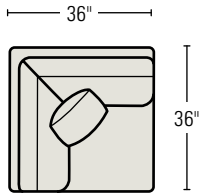

4333-3D/4333-3U
THREE CUSHION SOFA
Standard Throw Pillows: 2

4301-1D/4301-1U
CHAIR
Available with an optional Swivel Base.

8322-33D/8322-33U TWO CUSHION SLEEP SOFA
Standard Throw Pillows: 2

8333-33D/8333-33U THREE CUSHION SLEEP SOFA
Standard Throw Pillows: 2

43-C1D/43-C1U
CORNER CHAIR
Standard Throw Pillow: 1

43-LA3D/43-LA3U
LEFT ARM SOFA
Standard Throw Pillow: 1

43-RA3D/43-RA3U
RIGHT ARM SOFA
Standard Throw Pillow: 1

83-LA33D/83-LA33U
LEFT ARM SLEEP SOFA
Standard Throw Pillow: 1