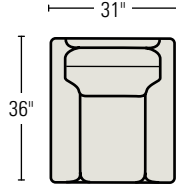

43 SERIES AVAILABLE STYLES

Shown in 1/4" scale

4322-4D/4322-4U
TWO CUSHION SOFA
Standard Throw Pillows: 2

4333-4D/4333-4U
THREE CUSHION SOFA
Standard Throw Pillows: 2

4322-3D/4322-3U
TWO CUSHION SOFA
Standard Throw Pillows: 2

4333-3D/4333-3U
THREE CUSHION SOFA
Standard Throw Pillows: 2

4301-1D/4301-1U
CHAIR
Available with an optional Swivel Base.

8322-33D/8322-33U TWO CUSHION SLEEP SOFA
Standard Throw Pillows: 2

8333-33D/8333-33U THREE CUSHION SLEEP SOFA
Standard Throw Pillows: 2