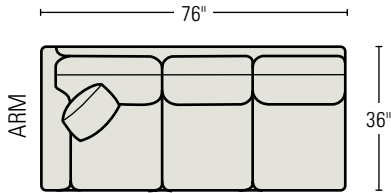

43 SERIES AVAILABLE STYLES

Shown in 1/4" scale

4322-4D/4322-4U
TWO CUSHION SOFA
Standard Throw Pillows: 2

4333-4D/4333-4U
THREE CUSHION SOFA
Standard Throw Pillows: 2

4322-3D/4322-3U
TWO CUSHION SOFA
Standard Throw Pillows: 2

4333-3D/4333-3U
THREE CUSHION SOFA
Standard Throw Pillows: 2

4301-1D/4301-1U
CHAIR
Available with an optional Swivel Base.

8322-33D/8322-33U TWO CUSHION SLEEP SOFA
Standard Throw Pillows: 2

8333-33D/8333-33U THREE CUSHION SLEEP SOFA
Standard Throw Pillows: 2

43-C1D/43-C1U
CORNER CHAIR
Standard Throw Pillow: 1

43-LA3D/43-LA3U
LEFT ARM SOFA
Standard Throw Pillow: 1

43-RA3D/43-RA3U
RIGHT ARM SOFA
Standard Throw Pillow: 1

83-LA33D/83-LA33U
LEFT ARM SLEEP SOFA
Standard Throw Pillow: 1