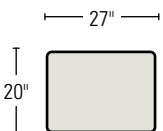

43-C1D/43-C1U
CORNER CHAIR
Standard Throw Pillow: 1

43-LA3D/43-LA3U
LEFT ARM SOFA
Standard Throw Pillow: 1

43-RA3D/43-RA3U
RIGHT ARM SOFA
Standard Throw Pillow: 1

83-LA33D/83-LA33U
LEFT ARM SLEEP SOFA
Standard Throw Pillow: 1

43-AC1D/43-AC1U
ARMLESS CHAIR

83-RA33D/83-RA33U
RIGHT ARM SLEEP SOFA
Standard Throw Pillow: 1

43-LAC3D/43-LAC3U LEFT ARM CORNER SOFA
Standard Throw Pillows: 2

43-RAC3D/43-RAC3U RIGHT ARM CORNER SOFA
Standard Throw Pillows: 2

4300-OD/4300-OU
OTTOMAN
H17 W27 D20 in.
Standard with Rollers

43-LA2D/43-LA2U LEFT ARM LOVESEAT
Standard Throw Pillow: 1

43-RA2D/43-RA2U
RIGHT ARM LOVESEAT
Standard Throw Pillow: 1

43-LA1D/43-LA1U
LEFT ARM CHAISE
W27 SD48 OD62 in.
Standard Throw Pillow: 1