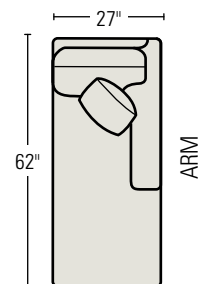

43-AC1D/43-AC1U
ARMLESS CHAIR

83-RA33D/83-RA33U
RIGHT ARM SLEEP SOFA
Standard Throw Pillow: 1

43-LAC3D/43-LAC3U LEFT ARM CORNER SOFA
Standard Throw Pillows: 2

43-RAC3D/43-RAC3U RIGHT ARM CORNER SOFA
Standard Throw Pillows: 2

4300-OD/4300-OU
OTTOMAN
H17 W27 D20 in.
Standard with Rollers

43-LA2D/43-LA2U LEFT ARM LOVESEAT
Standard Throw Pillow: 1

43-RA2D/43-RA2U
RIGHT ARM LOVESEAT
Standard Throw Pillow: 1

43-LA1D/43-LA1U
LEFT ARM CHAISE
W27 SD48 OD62 in.
Standard Throw Pillow: 1

43-RA1D/43-RA1U
RIGHT ARM CHAISE
W27 SD48 OD62 in.
Standard Throw Pillow: 1