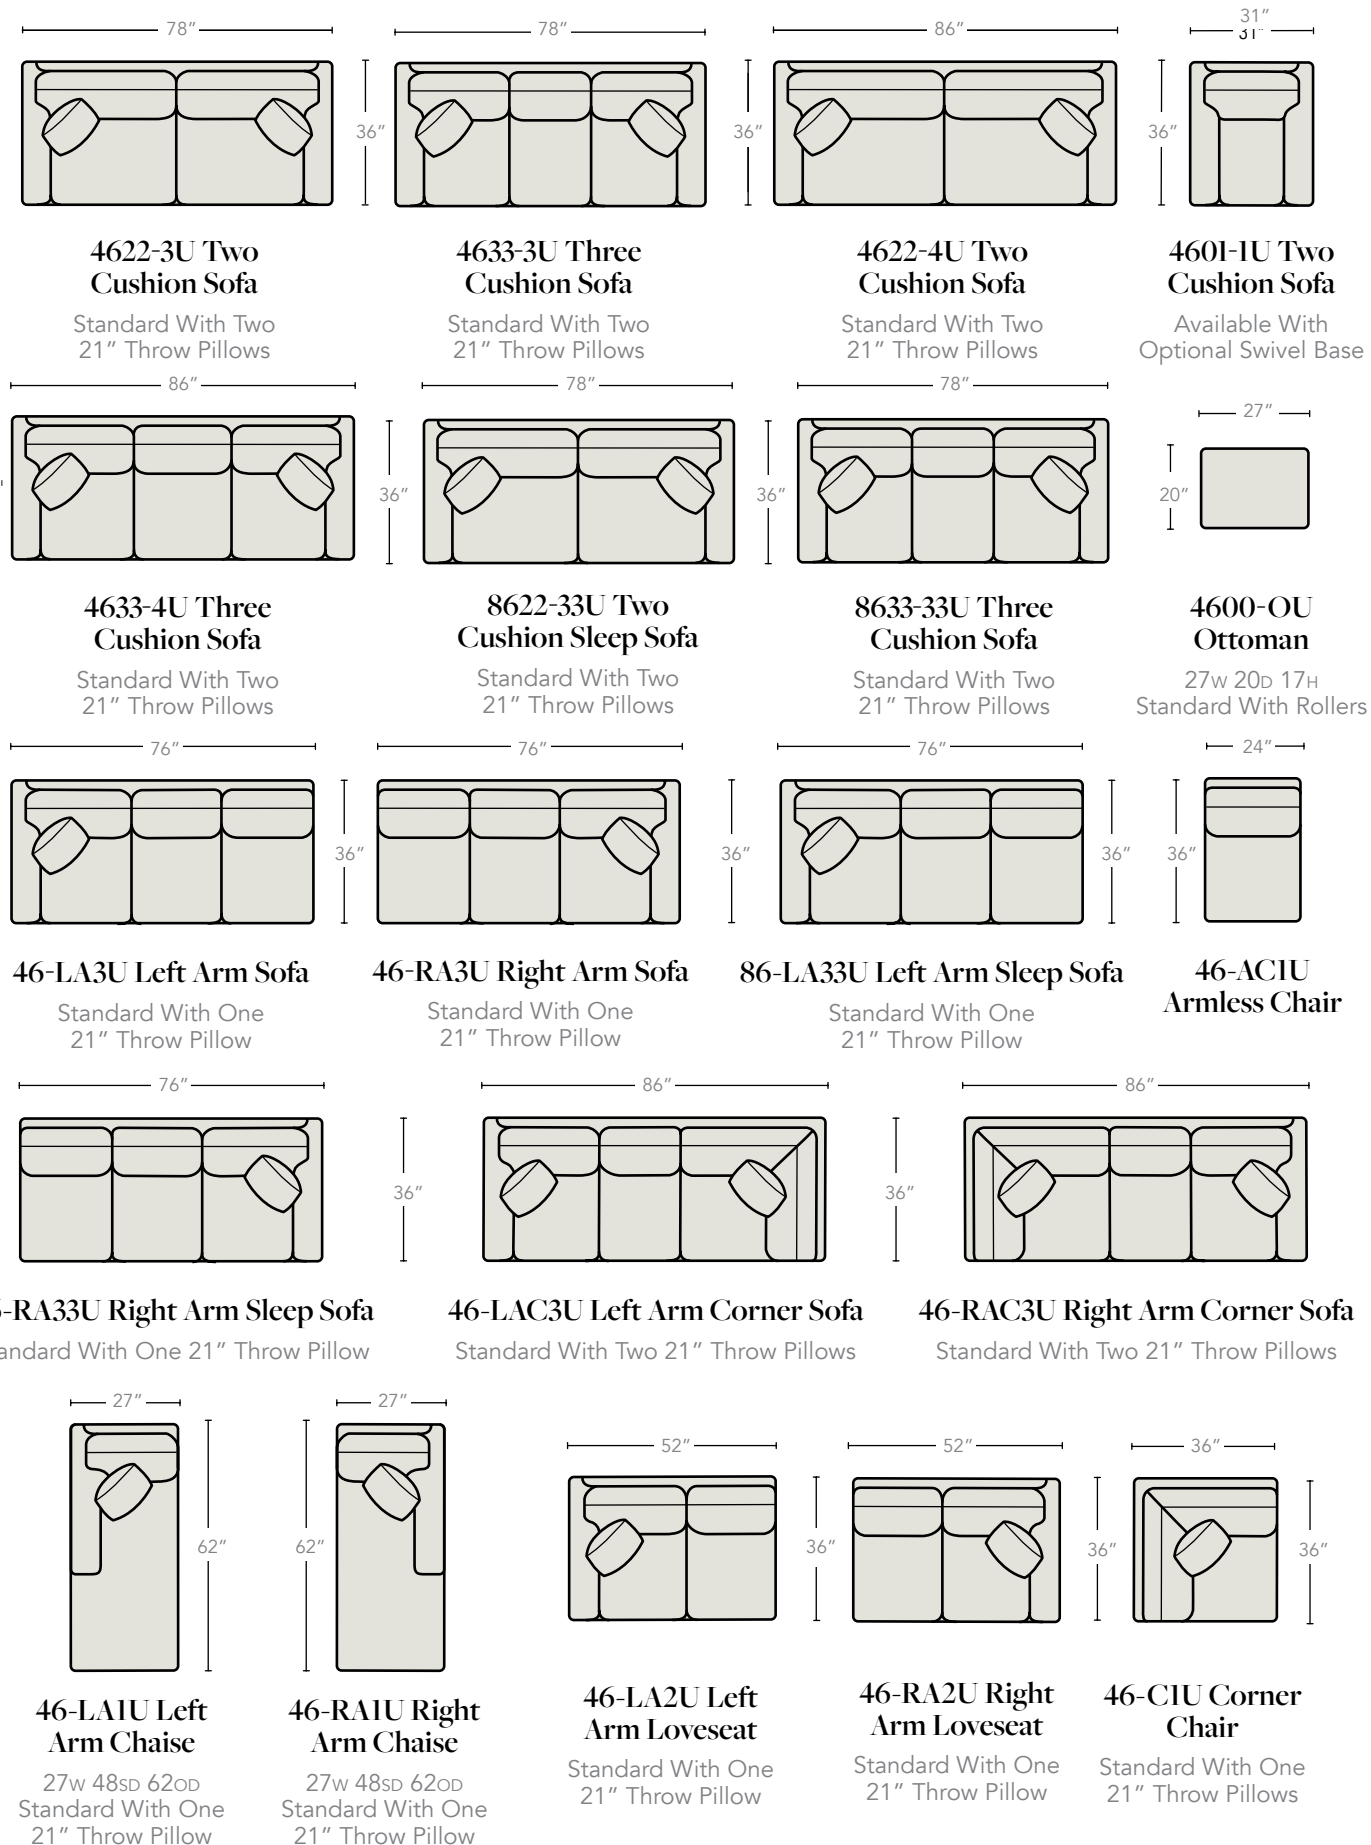

967-142 Etagere  
1635-P Lounge Chair  
971-111 Nash End Table  
971-110 Nash Cocktail Table  
46-LA3U Left Arm Sofa  
46-RAC3U Right Arm Corner Sofa

## 46 Series Available Styles

Shown in 1/4" scale

\*Available With U-Upholstered Base Only.

### 4633-4U Sofa

86w 36d 40h  
Arm Height: 23 Seat Height: 19 Seat Depth: 21  
Loose Pillow Back  
Standard With Two 21" Throw Pillows

### 4633-4U Sofa

86w 36d 40h  
Inside: 78w 21d 21h  
Arm Height: 23 Seat Height: 19  
Loose Pillow Back  
Standard With Two 21" Throw Pillows  
Standard With Recessed Legs